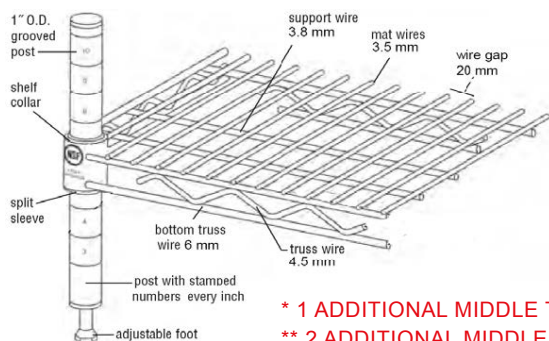

DETAILED SPECIFICATIONS

* 1 ADDITIONAL MIDDLE TRUSS
** 2 ADDITIONAL MIDDLE TRUSSES

WIRE SHELVING - CHROME / EPOXY

	CHROME	GREEN EPOXY	BLACK EPOXY	SIZE (W X L)	PACK	BOXED WT (LBS)
14" WIDE	CS-1424	EPS-1424-G	EPS-1424-BK	14" X 24"	4	24
	CS-1430	EPS-1430-G	EPS-1430-BK	14" X 30"	4	28
	CS-1436	EPS-1436-G	EPS-1436-BK	14" X 36"	4	32
	CS-1442	EPS-1442-G	EPS-1442-BK	14" X 42"	4	36
	CS-1448	EPS-1448-G	EPS-1448-BK	14" X 48"	4	40
	CS-1454	EPS-1454-G	EPS-1454-BK	14" X 54"	4	44
	CS-1460	EPS-1460-G	EPS-1460-BK	14" X 60"	2	28
	CS-1472 *	EPS-1472-G *	EPS-1472-BK *	14" X 72"	2	32
18" WIDE	CS-1824	EPS-1824-G	EPS-1824-BK	18" X 24"	4	28
	CS-1830	EPS-1830-G	EPS-1830-BK	18" X 30"	4	32
	CS-1836	EPS-1836-G	EPS-1836-BK	18" X 36"	4	36
	CS-1842	EPS-1842-G	EPS-1842-BK	18" X 42"	4	40
	CS-1848 *	EPS-1848-G *	EPS-1848-BK *	18" X 48"	4	48
	CS-1854 *	EPS-1854-G *	EPS-1854-BK *	18" X 54"	4	56
	CS-1860 *	EPS-1860-G *	EPS-1860-BK *	18" X 60"	2	30
	CS-1872 *	EPS-1872-G *	EPS-1872-BK *	18" X 72"	2	36
21" WIDE	CS-2124 *	EPS-2124-G *	EPS-2124-BK *	21" X 24"	4	28
	CS-2130	EPS-2130-G	EPS-2130-BK	21" X 30"	4	36
	CS-2136	EPS-2136-G	EPS-2136-BK	21" X 36"	4	40
	CS-2142	EPS-2142-G	EPS-2142-BK	21" X 42"	4	44
	CS-2148 *	EPS-2148-G *	EPS-2148-BK *	21" X 48"	4	52
	CS-2154 *	EPS-2154-G *	EPS-2154-BK *	21" X 54"	2	30
	CS-2160 *	EPS-2160-G *	EPS-2160-BK *	21" X 60"	2	34
	CS-2172 *	EPS-2172-G *	EPS-2172-BK *	21" X 72"	2	40
24" WIDE	CS-2424	EPS-2424-G	EPS-2424-BK	24" X 24"	4	32
	CS-2430	EPS-2430-G	EPS-2430-BK	24" X 30"	4	40
	CS-2436 *	EPS-2436-G *	EPS-2436-BK *	24" X 36"	4	28
	CS-2442 *	EPS-2442-G *	EPS-2442-BK *	24" X 42"	4	56
	CS-2448 *	EPS-2448-G *	EPS-2448-BK *	24" X 48"	4	60
	CS-2454 *	EPS-2454-G *	EPS-2454-BK *	24" X 54"	2	32
	CS-2460 *	EPS-2460-G *	EPS-2460-BK *	24" X 60"	2	32
	CS-2472 **	EPS-2472-G **	EPS-2472-BK **	24" X 72"	2	48

SOME UNITS SHIP UNASSEMBLED FOR REDUCED SHIPPING COST. ALL DIMENSIONS ARE TYPICAL. TOLERANCE +/- .500"

John Boos & Co. is constantly engaged in a program of improving products and therefore reserves the right to change specifications without prior notice.

3601 S. Banker St. • Effingham, IL 62401 • PO BOX 609 • quotes@johnboos.com

071717

www.johnboos.com

251